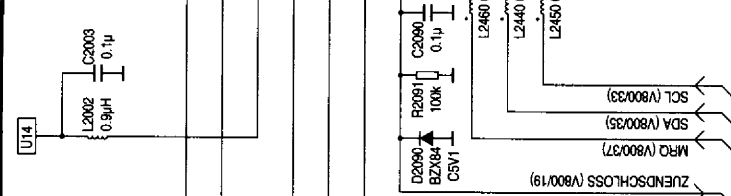

AF-CONTROLLER

AMPLIFIER

POWER-SUPPLY